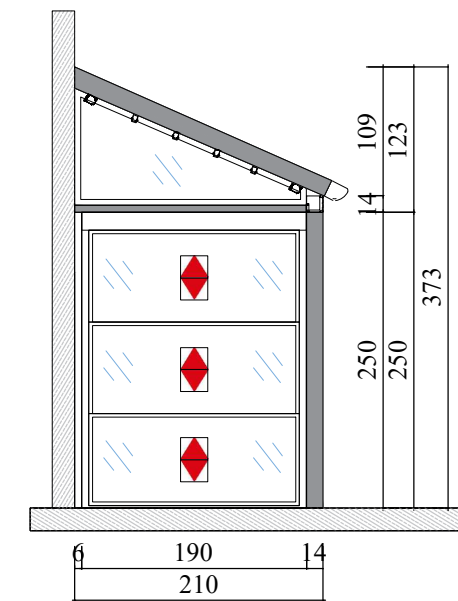

1 PCS PERGOLE SYSTEM (TOTAL: 790X210CM)

EXPLANATION:

PERGOLE SYSTEM:

1 PCS 790 X 210 CM SYSTEM
4 PCS 12 X 14 X 230 CM SYSTEM

01 PROFILE/PANEL DETAIL

TOP VIEW

LEFT VIEW

FRONT VIEW