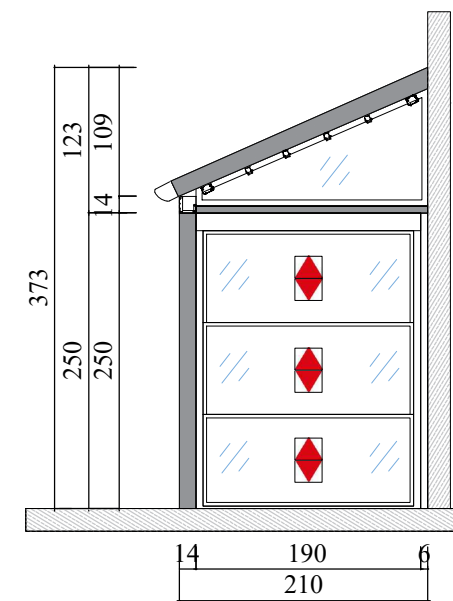

1 PCS PERGOLE SYSTEM (TOTAL: 790X210CM)

EXPLANATION:

PERGOLE SYSTEM:

1 PCS 790 X 210 CM SYSTEM
4 PCS 12 X 14 X 230 CM SYSTEM

01 PROFILE/PANEL DETAIL

TOP VIEW

LEFT VIEW

FRONT VIEW

RIGHT VIEW