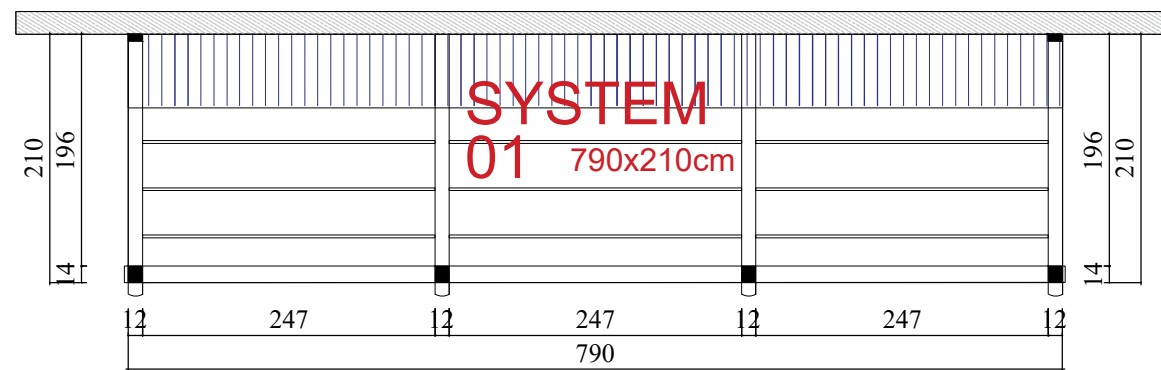

1 PCS PERGOLE SYSTEM (TOTAL: 790X210CM)

EXPLANATION:

PERGOLE SYSTEM:

1 PCS 790 X 210 CM SYSTEM
4 PCS 12 X 14 X 230 CM SYSTEM

01 PROFILE/PANEL DETAIL

TOP VIEW

LEFT VIEW

FRONT VIEW