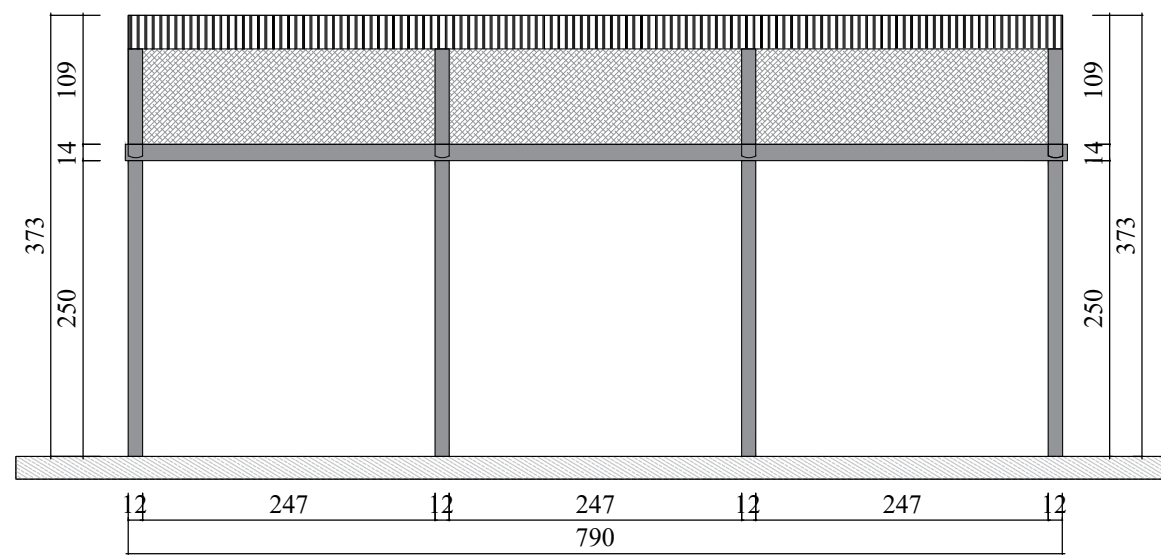

1 PCS PERGOLE SYSTEM (TOTAL: 790X210CM)

EXPLANATION:

PERGOLE SYSTEM:

1 PCS 790 X 210 CM SYSTEM
4 PCS 12 X 14 X 230 CM SYSTEM

01 PROFILE/PANEL DETAIL

TOP VIEW

LEFT VIEW

FRONT VIEW

RIGHT VIEW